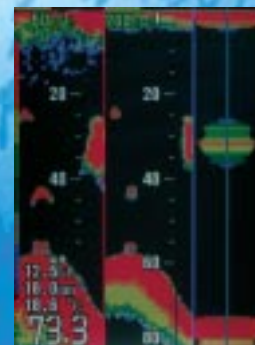

KODEN

5.6-inch Color LCD
Echo Sounder

CVS-118MkII

Sunlight friendly!

Standard color

Daytime color

Nighttime color

FEATURES

Bright Daylight Viewable Display

Highly visible 5.6" LCD display with wide viewing angle and special anti-reflection coated filter enhances visibility in bright conditions. In addition, brightness and color tones can be adjusted for nighttime use. Even the smallest fish targets can be seen, no matter the lighting conditions.

Dual-frequency Operation

Dual-frequency (50 kHz and 200 kHz) operation is featured in this value packed echo sounder. The CVS-118MkII is suitable for all fisheries. Select 50 kHz for deepwater performance and 200 kHz for shallow water or detecting small targets like bait fish. Split display even allows you to compare echoes in both 50 kHz and 200 kHz at one time.