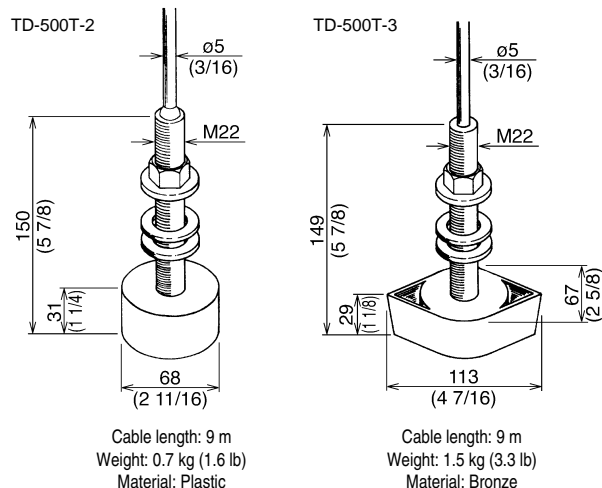

CONNECTIONS

SPECIFICATIONS

Type	CVS-118MkII
Output power	300 W
Display	5.6 inch color TFT LCD (234 x 320 pixels)
Display colors	16 colors / 8 colors / Daytime color / Nighttime color + back ground color (blue, dark blue, black, white)
Frequency	Dual 50/200 kHz
Depth ranges	5, 10, 20, 40, 80, 120, 160, 240, 320 (Meter / Fathom / Italian Fathom) 10, 20, 40, 80, 160, 320, 640, 960, 1280 (Feet)
Zoom ranges	1/2, 1/4 and 1/8 of the selected depth range (Meter / Fathom / Italian Fathom / Feet), Min. 2.5 (Meter / Fathom / Italian Fathom) or 10 (Feet)
Image shift	Auto or Manual 0 to 640 (Meter / Fathoms / Italian Fathom) or 0 to 2560 (Feet)
Presentation modes	High frequency, Low frequency, Zoom image (Bottom lock, Bottom discrimination, Bottom zoom, Zoom, Sea bottom partial zoom) A-scope display can be added to all above modes Changeable to horizontally/vertically, up and down or left and right divided
Auto functions	Depth range, Shift and Gain
Input data format	NMEA 0183 (GGA, GLL, GNS, GTD, HDM, MTW, VTG) / NMEA 0182 / DC400
Output data format	NMEA 0183 (DBS, DBT, DPT, MTW, VHW)
Other functions	Bottom / Fish alarm, Image speed, Interference rejection, Color rejection, Depth marker (VRM), Event memory, Panel illumination, Draft adjustment, Temperature correct, Boat speed correct, White line
Power supply	10.8 to 31.2 VDC
Power consumption	15 W or less (at 12 VDC)
Water protection	IPX2

DIMENSIONS AND WEIGHT

Display unit

Weight: 2.2 kg (4.9 lb)

Transducer

Unit: mm (inch)

• Design and specifications are subject to change without notice.

KODEN Kodan Electronics Co., Ltd.

Tamagawa Office:
2-13-24 Tamagawa, Ota-ku, Tokyo, 146-0095 Japan
Tel: +81-3-3756-6501 Fax: +81-3-3756-6509
Uenohara Office:
5278 Uenohara, Uenohara-shi, Yamanashi, 409-0112 Japan
Tel: +81-554-20-5860 Fax: +81-554-20-5875