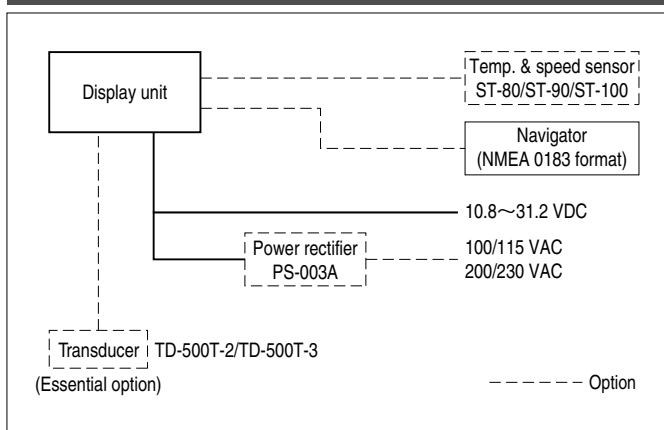

CONNECTIONS

SPECIFICATIONS

Type	CVS-118MkII
Output power	300 W
Display	5.6 inch color TFT LCD (234 x 320 pixels)
Display colors	16 colors / 8 colors / Daytime color / Nighttime color + back ground color (blue, dark blue, black, white)
Frequency	Dual 50/200 kHz
Depth ranges	5, 10, 20, 40, 80, 120, 160, 240, 320 (Meter / Fathom / Italian Fathom) 10, 20, 40, 80, 160, 320, 640, 960, 1280 (Feet)
Zoom ranges	1/2, 1/4 and 1/8 of the selected depth range (Meter / Fathom / Italian Fathom / Feet), Min. 2.5 (Meter / Fathom / Italian Fathom) or 10 (Feet)
Image shift	Auto or Manual 0 to 640 (Meter / Fathoms / Italian Fathom) or 0 to 2560 (Feet)
Presentation modes	High frequency, Low frequency, Zoom image (Bottom lock, Bottom discrimination, Bottom zoom, Zoom, Sea bottom partial zoom) A-scope display can be added to all above modes Changeable to horizontally/vertically, up and down or left and right divided
Auto functions	Depth range, Shift and Gain
Input data format	NMEA 0183 (GGA, GLL, GNS, GTD, HDM, MTW, VTG) / NMEA 0182 / DC400
Output data format	NMEA 0183 (DBS, DBT, DPT, MTW, VHW)
Other functions	Bottom / Fish alarm, Image speed, Interference rejection, Color rejection, Depth marker (VRM), Event memory, Panel illumination, Draft adjustment, Temperature correct, Boat speed correct, White line
Power supply	10.8 to 31.2 VDC
Power consumption	15 W or less (at 12 VDC)
Water protection	IPX2