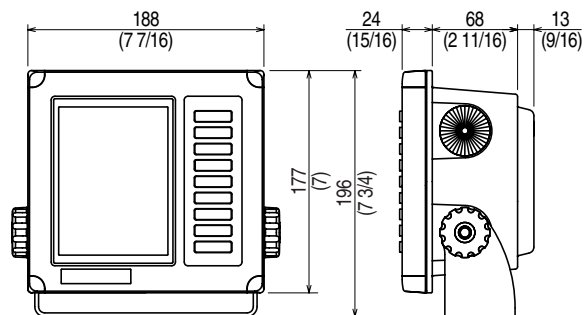

CONNECTIONS

SPECIFICATIONS

Type	CVS-118MkII
Output power	300 W
Display	5.6 inch color TFT LCD (234 x 320 pixels)
Display colors	16 colors / 8 colors / Daytime color / Nighttime color + back ground color (blue, dark blue, black, white)
Frequency	Dual 50/200 kHz
Depth ranges	5, 10, 20, 40, 80, 120, 160, 240, 320 (Meter / Fathom / Italian Fathom) 10, 20, 40, 80, 160, 320, 640, 960, 1280 (Feet)
Zoom ranges	1/2, 1/4 and 1/8 of the selected depth range (Meter / Fathom / Italian Fathom / Feet), Min. 2.5 (Meter / Fathom / Italian Fathom) or 10 (Feet)
Image shift	Auto or Manual 0 to 640 (Meter / Fathoms / Italian Fathom) or 0 to 2560 (Feet)
Presentation modes	High frequency, Low frequency, Zoom image (Bottom lock, Bottom discrimination, Bottom zoom, Zoom, Sea bottom partial zoom) A-scope display can be added to all above modes Changeable to horizontally/vertically, up and down or left and right divided
Auto functions	Depth range, Shift and Gain
Input data format	NMEA 0183 (GGA, GLL, GNS, GTD, HDM, MTW, VTG) / NMEA 0182 / DC400
Output data format	NMEA 0183 (DBS, DBT, DPT, MTW, VHW)
Other functions	Bottom / Fish alarm, Image speed, Interference rejection, Color rejection, Depth marker (VRM), Event memory, Panel illumination, Draft adjustment, Temperature correct, Boat speed correct, White line
Power supply	10.8 to 31.2 VDC
Power consumption	15 W or less (at 12 VDC)
Water protection	IPX2

DIMENSIONS AND WEIGHT

Display unit

Weight: 2.2 kg (4.9 lb)

Transducer

Unit: mm (inch)

• Design and specifications are subject to change without notice.

KODEN Kodan Electronics Co., Ltd.

Tamagawa Office:
2-13-24 Tamagawa, Ota-ku, Tokyo, 146-0095 Japan
Tel: +81-3-3756-6501 Fax: +81-3-3756-6509
Uenohara Office:
5278 Uenohara, Uenohara-shi, Yamanashi, 409-0112 Japan
Tel: +81-554-20-5860 Fax: +81-554-20-5875